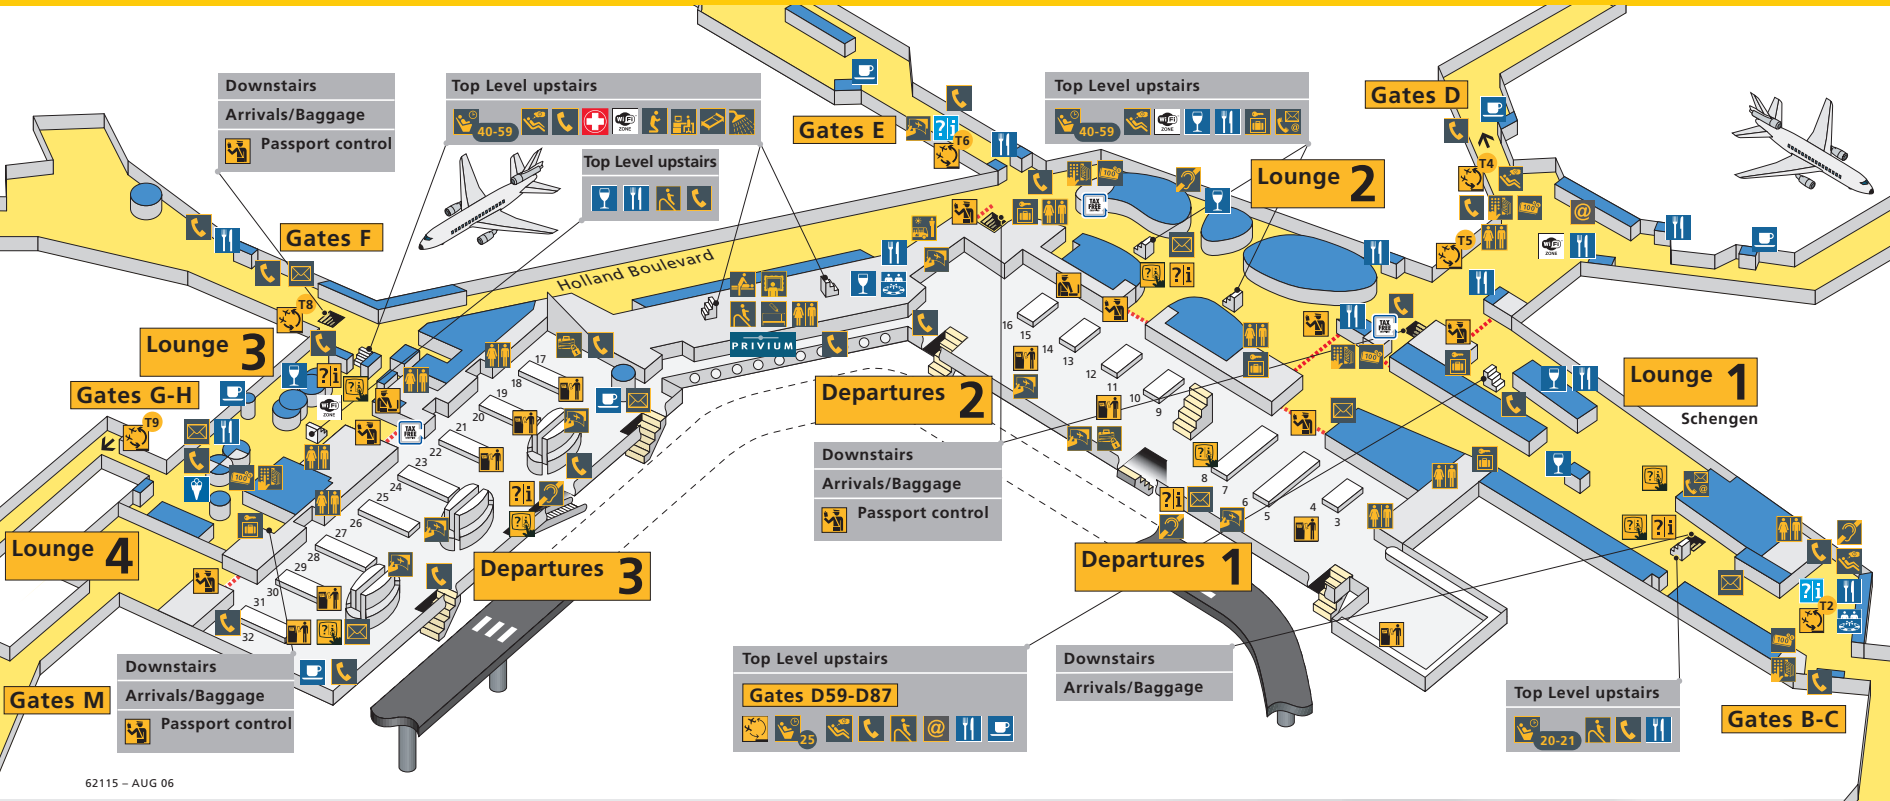

Arrivals & Schiphol Plaza

62115 – AUG 06

- | | | | | | | |
|-----------------------------------|------------------------|--------------------------------------|-----------------------------|------------------|--------------------------------|---------------|
| A-company eventdesk | Business meeting point | Customs / Tax and VAT refund | Hearing loop | Panorama terrace | Restaurant | Telephone |
| Airline desk | Car rental | Door 16: Re-enter baggage claim area | Holland Tourist Information | Passport control | Schiphol Transfer Assistance | Ticket desk |
| Baggage depot / Pick up on Return | Cash and change | Dutch Railways | Hotel reservation | Police | Self service information point | Toilets |
| Baggage lockers | Cash machine | Excursions | Information desk | Postal service | Shuttle | Trains |
| Baggage sealing | Children's corner | First aid | Meeting point | Public transport | Taxi | Train tickets |

Departures & Lounges

62115 - AUG 06

- | | | | | | | | | |
|-----------------|-------------------|------------------------------|------------------|--------------------|-----------------------|--------------------------------|---------------|-------------------|
| Airline lounges | Cash and change | KPN Communication centre | Coffee bar | KLM service centre | Passport control | Showers | Telephone | Wireless Internet |
| Baby room | Cash machine | Communication zone | Hearing loop | Massage | Postal service | Self service check-in | Ticket desk | |
| Baggage lockers | Casino | Customs / Tax and VAT refund | Hotel | Meditation centre | Post office | Self service information point | Toilets | |
| Baggage sealing | Children's corner | Excursions | Icecream | Museum | Privium Service point | Shops, bars and restaurants | Transfer desk | |
| Bar | Comfort seats | First Aid | Information desk | Offices | Restaurant | Taxi | VAT refund | |

Amsterdam
Airport Schiphol