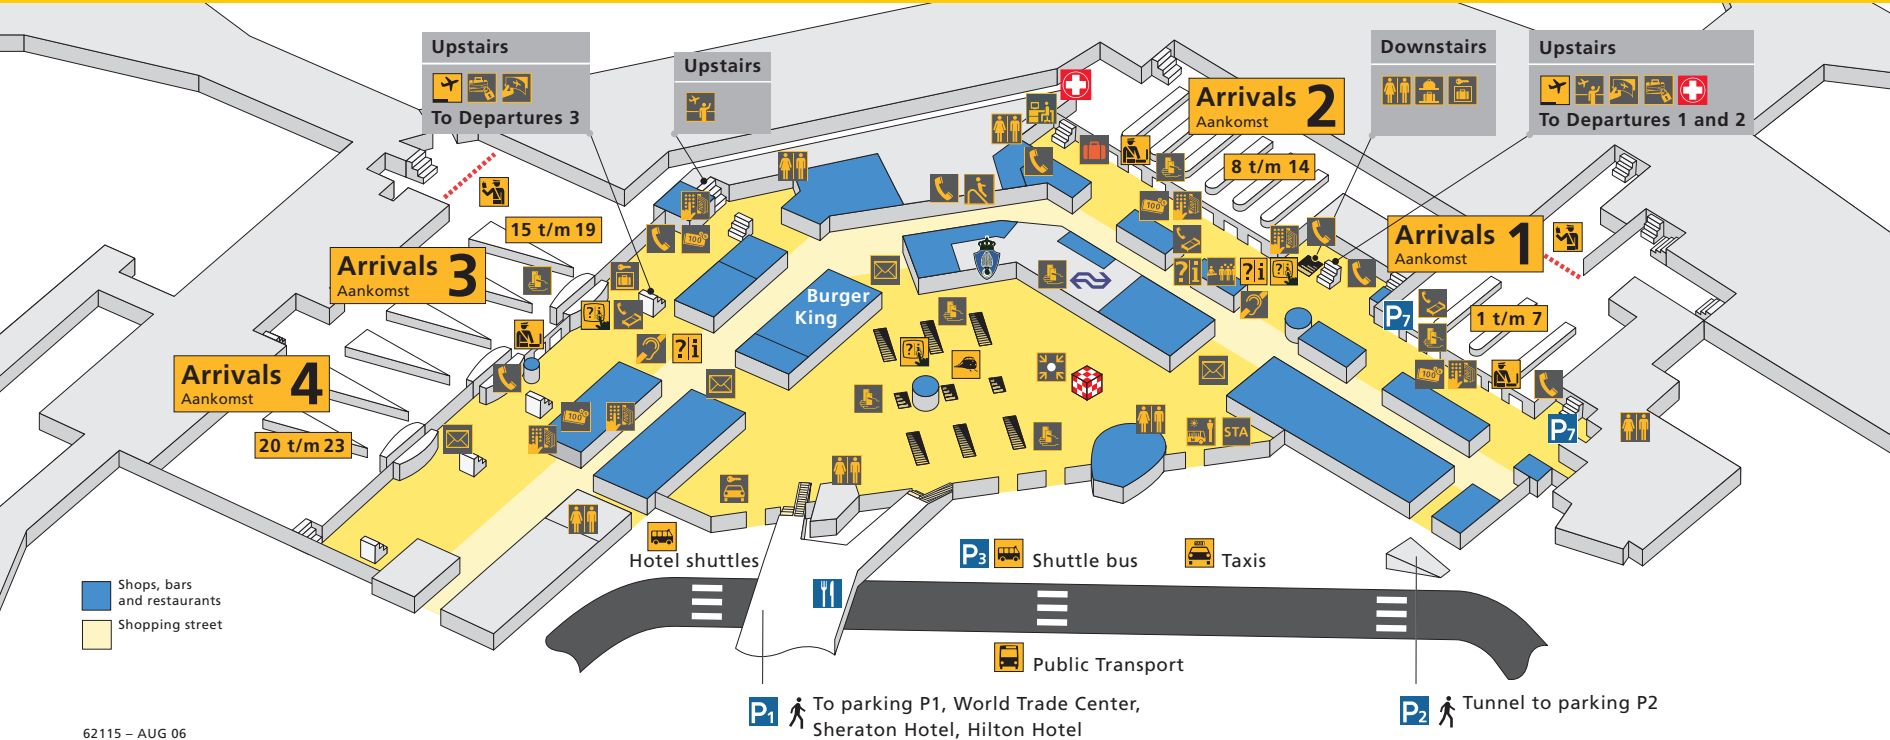

Arrivals & Schiphol Plaza

62115 – AUG 06

- | | | | | | | |
|-----------------------------------|------------------------|--------------------------------------|-----------------------------|------------------|--------------------------------|---------------|
| A-company eventdesk | Business meeting point | Customs / Tax and VAT refund | Hearing loop | Panorama terrace | Restaurant | Telephone |
| Airline desk | Car rental | Door 16: Re-enter baggage claim area | Holland Tourist Information | Passport control | Schiphol Transfer Assistance | Ticket desk |
| Baggage depot / Pick up on Return | Cash and change | Dutch Railways | Hotel reservation | Police | Self service information point | Toilets |
| Baggage lockers | Cash machine | Excursions | Information desk | Postal service | Shuttle | Trains |
| Baggage sealing | Children's corner | First aid | Meeting point | Public transport | Taxi | Train tickets |

Departures & Lounges

62115 - AUG 06

- | | | | | | | | | |
|-----------------|-------------------|------------------------------|------------------|--------------------|-----------------------|--------------------------------|---------------|-------------------|
| Airline lounges | Cash and change | KPN Communication centre | Coffee bar | KLM service centre | Passport control | Showers | Telephone | Wireless Internet |
| Baby room | Cash machine | Communication zone | Hearing loop | Massage | Postal service | Self service check-in | Ticket desk | |
| Baggage lockers | Casino | Customs / Tax and VAT refund | Hotel | Meditation centre | Post office | Self service information point | Toilets | |
| Baggage sealing | Children's corner | Excursions | Icecream | Museum | Privium Service point | Shops, bars and restaurants | Transfer desk | |
| Bar | Comfort seats | First Aid | Information desk | Offices | Restaurant | Taxi | VAT refund | |

Amsterdam
Airport Schiphol